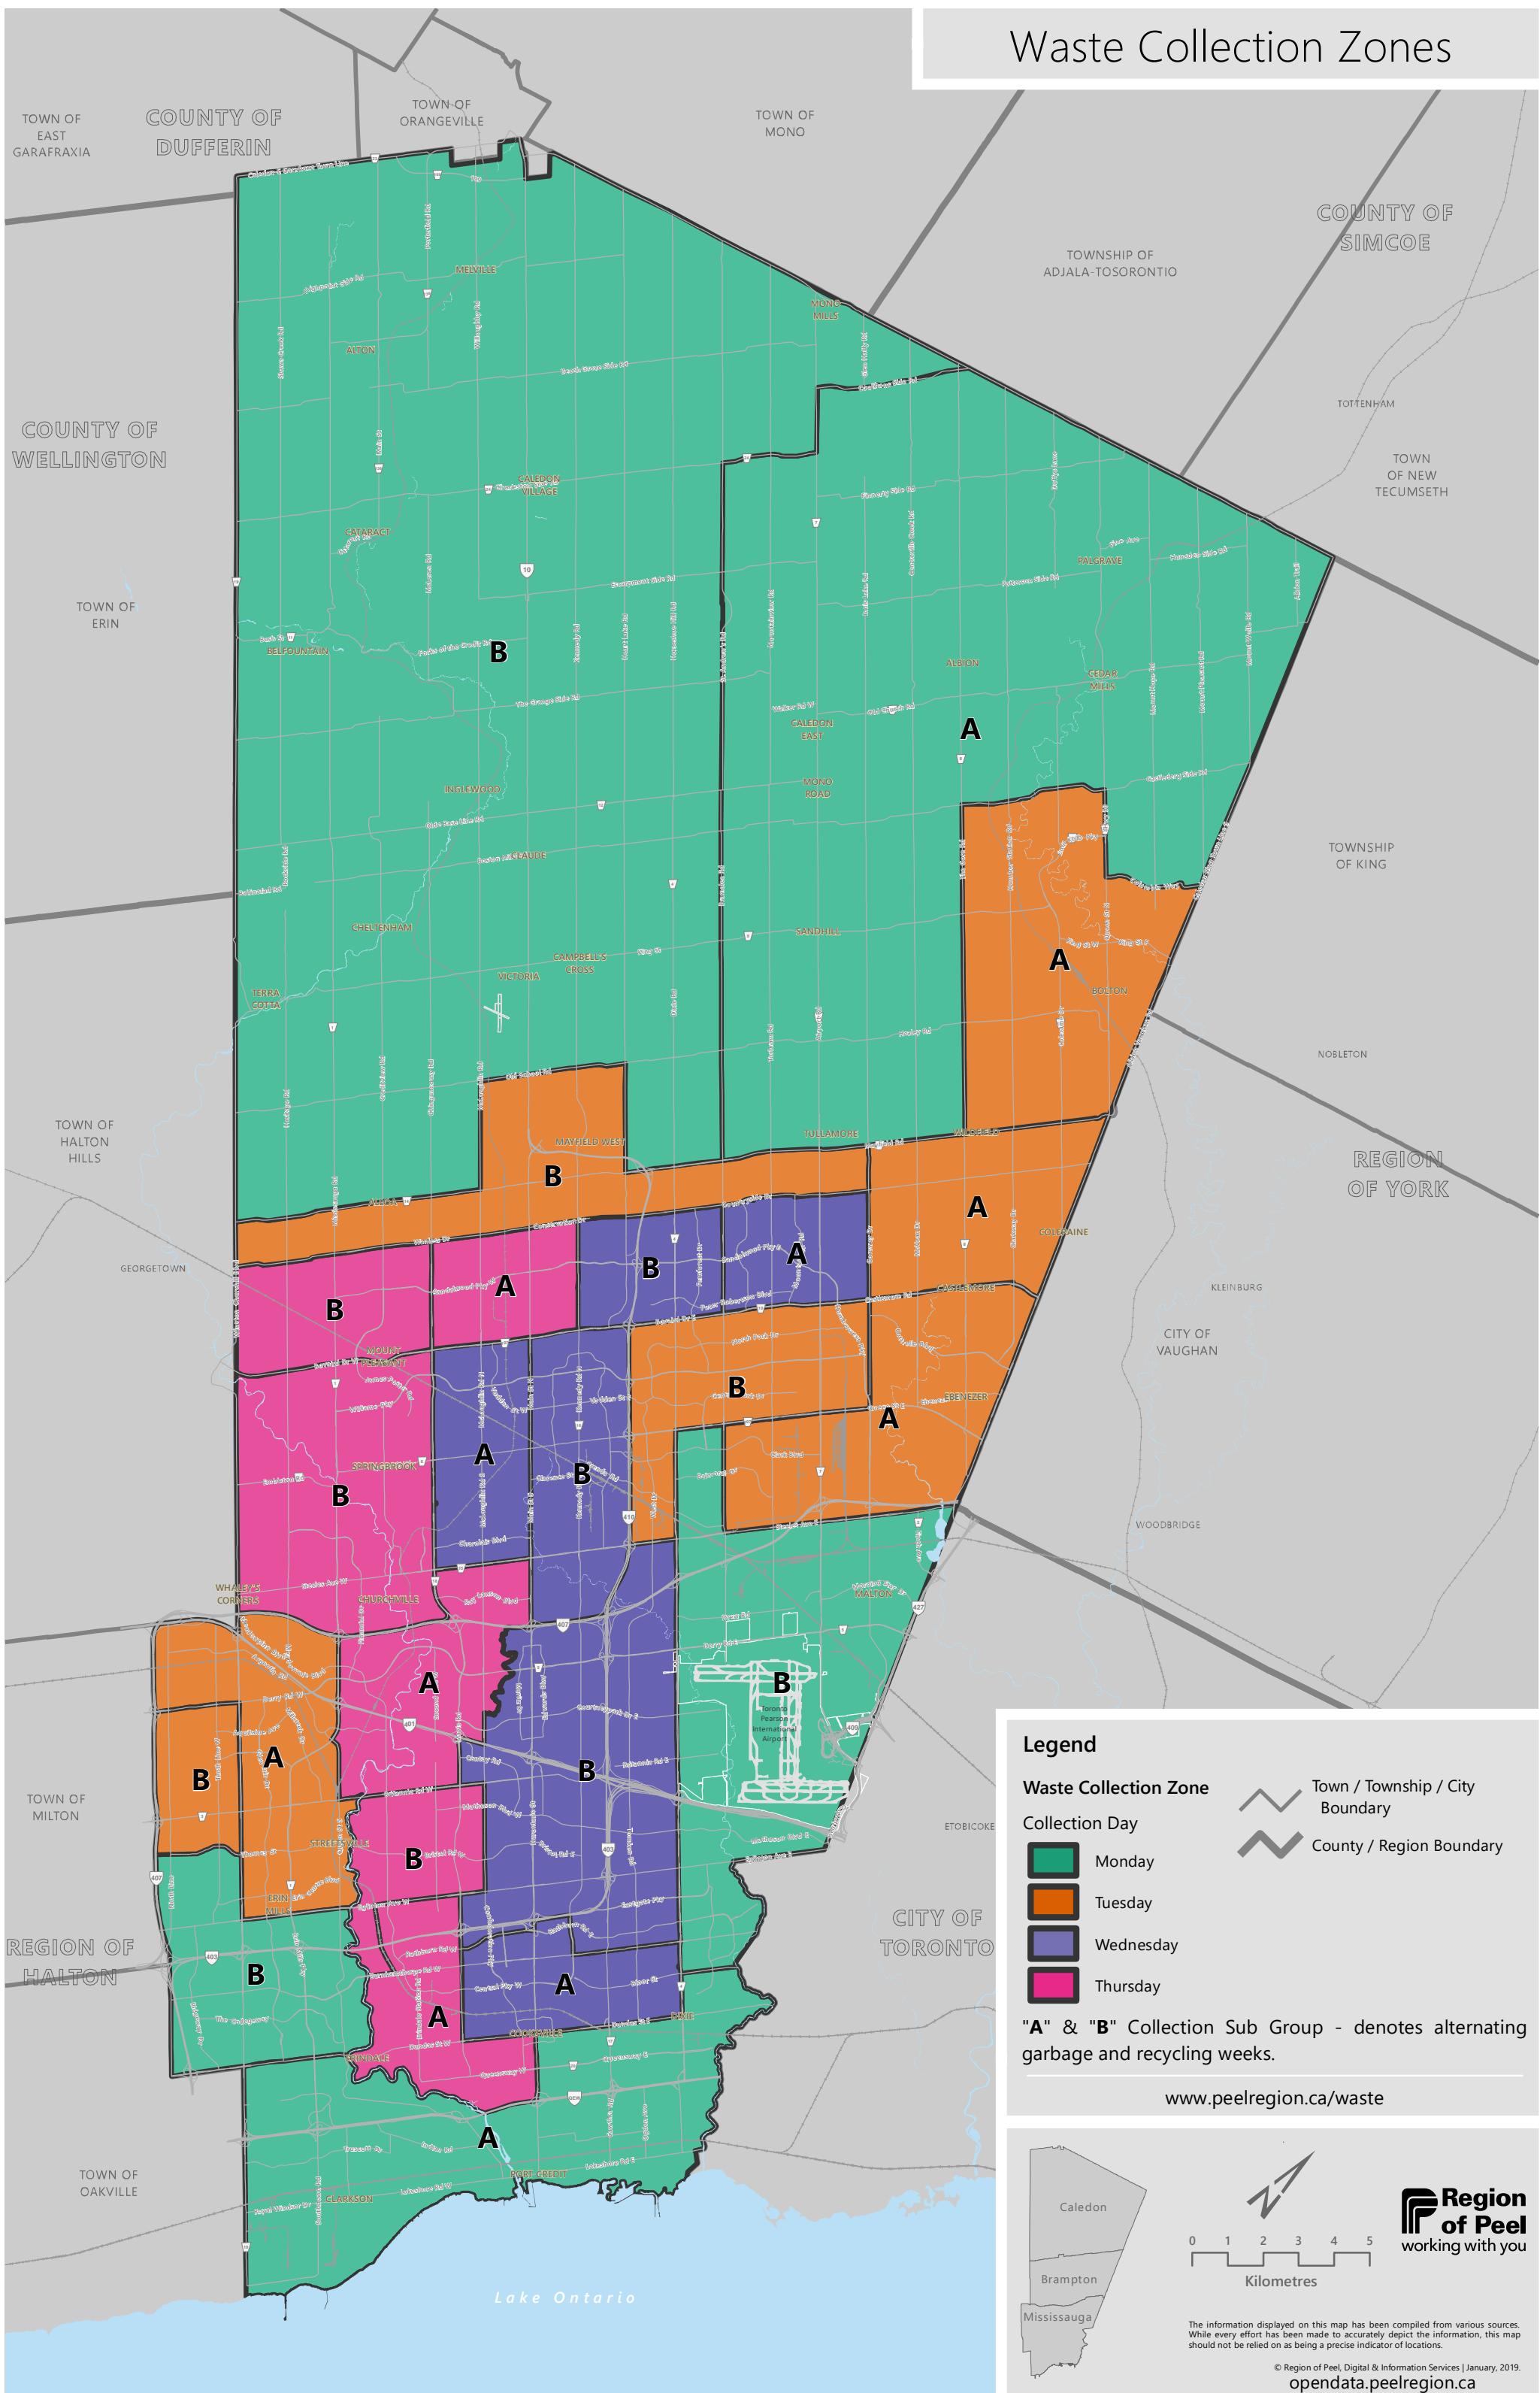

Waste Collection Zones

Legend

- Waste Collection Zone**
- Monday
 - Tuesday
 - Wednesday
 - Thursday
- Collection Day**
- Monday
 - Tuesday
 - Wednesday
 - Thursday
- "A" & "B" Collection Sub Group** - denotes alternating garbage and recycling weeks.

www.peelregion.ca/waste

The information displayed on this map has been compiled from various sources. While every effort has been made to accurately depict the information, this map should not be relied on as being a precise indicator of locations.